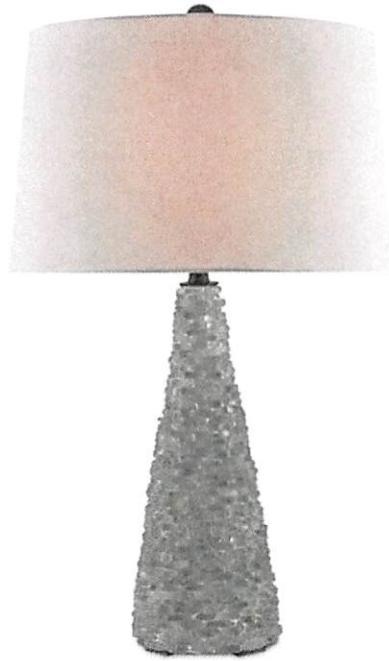

## Quayside Table Lamp

6157

Overall: 32"h x 19"dia

Finish: Seaglass/White/Satin Black

Materials: Seaglass/Concrete/Wrought Iron

Availability: In Stock

Item Weight: 17.5 lb

Number of Lights: 1

Suggested Bulb: A Standard

Socket Type: E26

Watts per Socket / Item: 150/150

Soothing tones of aqua and crystalline turquoise intermingle to form layer upon layer of hand-set sea-glass to festoon the body of this serene lighting accent with oceanic charm. Balanced by a clean off-white linen shade, the conical concrete base of the Quayside Table Lamp is accented with satin black wrought iron hardware to bring it a chic contemporary touch.

	Unit Price	Total
Quantity: 1	\$990.00	\$990.00
Unit: Each		
Product #: 6157		
Description: Quayside Table Lamp 32" High Soothing tones of aqua and crystalline turquoise intermingle to form layer upon layer of hand-set sea-glass to festoon the body of this serene lighting accent with oceanic charm.		