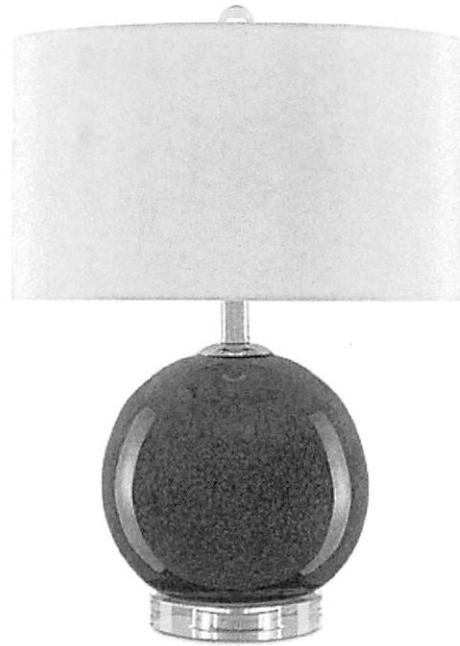

CURREY & COMPANY

Dawney Table Lamp

6000-0492

(B)

Overall: 19.25"h x 14"w x 14"d

Finish: Dark Blue

Materials: Glass/Optic Crystal

Availability: In Stock

Item Weight: 9 lb

Suggested Bulb: A Standard

Socket Type: E26

Watts per Socket / Item: 100/100

The buxom body of our Dawney Table Lamp, made of dark blue glass, is a knockout sitting as it is atop an optic crystal base. The power of its personality comes from the reflectivity of the glass when the light strikes it and the subtle patterning the molten glass made as it was setting into its solid self. Switch on the illumination shunted downward by the off-white shantung drum shade and you will be mesmerized by its beauty.

	Unit Price	Total
Quantity: 1	\$530.00	\$530.00
Unit: Each		
Product #: 6000-0492		
Description: Dawney Table Lamp		
19.25" High		
The buxom body of our Dawney Table Lamp, made of dark blue glass, is a knockout sitting as it is atop an optic crystal base. The power of its personality comes from the reflectivity of the glass when the light strikes it and the subtle patterning the molten glass made as it was setting into its solid self.		