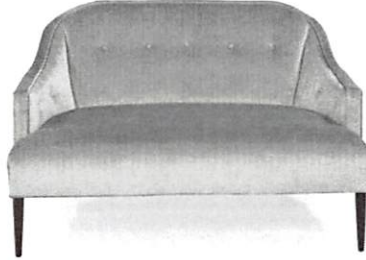

MR. BROWN

L O N D O N

NOTRE LOVESEAT

Finishes: Warm Espresso

Textile Options: COM -OR- Mr Brown Linen's, Velvet's, & High Performance Fabrics

Options: Nail heads, Buttons, Contrast Welt, COL etc: 10%-20% upcharge

Buttons and Contrast Welt or Nail heads must be specified. Not all options are available on every style of frame, please call for details

Dimensions:

Overall: W52 x D32 x H33

Arm: H22.5

Seat H18

COM: 10 yards