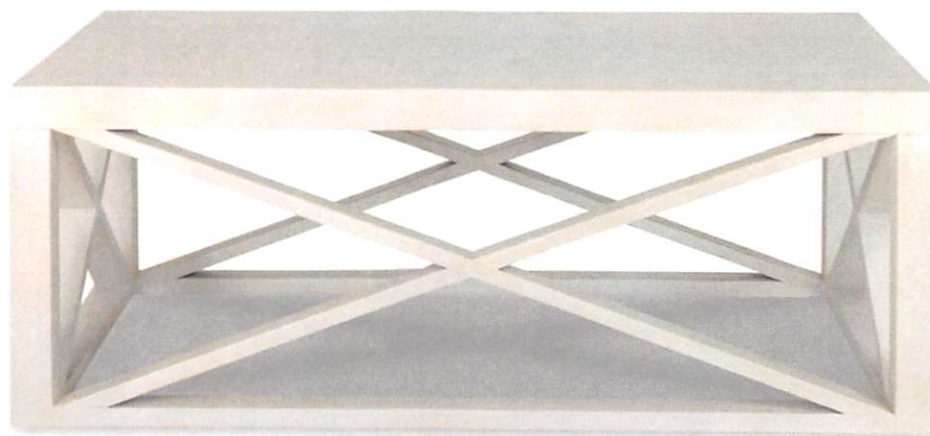

COFFEE TABLES

NOW Madame X Coffee Table

18" H x 48" W x 28" D

PEARL

GRAPHITE

**TRITTER
FEEFER**
NOW

In stock and ready for immediate delivery
Only Available in Finishes as Shown

AMERICAN EYE

| Qty | Unit | Product # | Description | Unit Price | Total |
|-----|------|-----------|--|------------|------------|
| 1 | Each | MADAME X | NOW Madame X Coffee Table in Pearl 48" x 28" x 18" High Available in Graphite Finish | \$1,497.00 | \$1,497.00 |