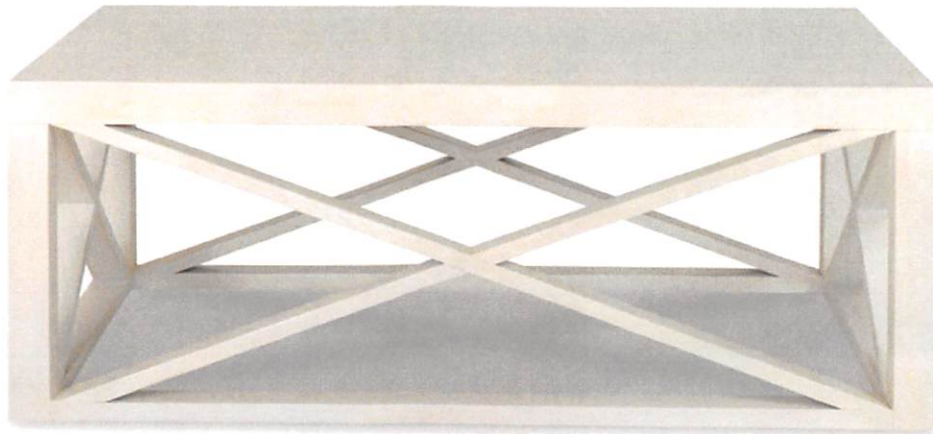

COFFEE TABLES

NOW Madame X Coffee Table

18" H x 48" W x 28" D

PEARL

GRAPHITE

**TRITTER
FEEFER**
NOW

In stock and ready for immediate delivery
Only Available in Finishes as Shown

AMERICAN EYE

| Qty | Unit | Product # | Description | Unit Price | Total |
|-----|------|--------------|---|------------|------------|
| 1 | Each | RITAGRAPHITE | NOW Rita Side Table in Graphite 26" Dia x 26" High Available: Pearl | \$1,197.00 | \$1,197.00 |