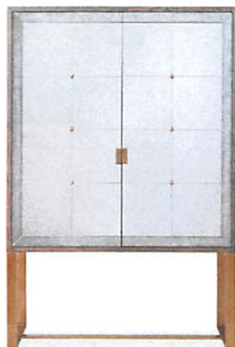

LOMBARDI MID SIZE CABINET

Finishes: Grey Mid Ash or Smooth White Oak with Finished Aged Brass

Dimensions:

Overall: W45 x D20.5 x H66.5

Door Fronts: W21 x H45.5

Interior: W43 x D19 x H45.5

3 Adjustable Shelves: W43 x D17 x H1

Ship To:

Attn:
Phone: **Fax:**

Account #:
Client P.O.:
Est Shipping:
Salesperson: KEN
Sidemark: AMERICANEYE /

Quantity: 1
Unit: Each
Product #: LOMBA.CBM.SWO.FA
Description: Lombardi Mid-Size Cabinet
45 x 20.5 x 66.5 High
Smooth White Oak
Interior: 3 Adjustable Shelves
Part of the Lombardi Collection