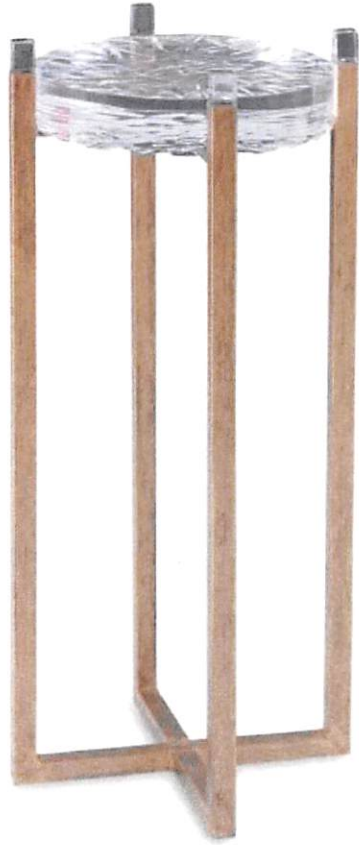

- CABINETS
- BOOKSHELVES
- DESKS
- DINING TABLES
- OCCASIONAL TABLES
- CHESTS & BEDSIDES
- BEDS & DAYBEDS
- SEATING
- LIGHTING
- MIRRORS
- ACCESSORIES
- WEATHER OR NOT
- CUSTOM HOUSE

JENSEN ROUND SIDE TABLE

A round piece of faceted and diamond-like Lucite® forms the Jensen table top. It's held in place with a crisscrossed Antique Gold frame, much like the fitting on a ring. Mr Brown's Jensen Collection is jewelry for the home.

Finishes: Antiqued Gold with Clear Lucite

Dimensions:

- Overall: Diameter 11.5 x H25
- Table Top: Diameter 10 x H24
- Lucite Finial: H1

© Mr. Brown London. All Rights Reserved 2017.

LET'S KEEP IN TOUCH [Subscribe to our newsletter.](#)

	Unit Price	Total
Quantity: 2	\$1,560.00	\$3,120.00

Unit: Each

Product #: JENSESTRDLUCAG

Description: Jensen Side Table

Dia. 11.5 x H25

Finish: Antiqued Gold with Clear Lucite

A round piece of faceted and diamond-like Lucite® forms the Jensen table top. It's held in place with a crisscrossed Antique Gold frame, much like the fitting on a ring. Mr Brown's Jensen Collection is jewelry for the home.