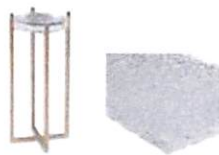

- CABINETS
- BOOKSHELVES
- DESKS
- DINING TABLES
- OCCASIONAL TABLES
- CHESTS & BEDSIDES
- BEDS & DAYBEDS
- SEATING
- LIGHTING
- MIRRORS
- ACCESSORIES
- WEATHER OR NOT
- CUSTOM HOUSE

JENSEN ROUND SIDE TABLE

A round piece of faceted and diamond-like Lucite® forms the Jensen table top. It's held in place with a crisscrossed Antique Gold frame, much like the fitting on a ring. Mr Brown's Jensen Collection is jewelry for the home.

Finishes: Antiqued Gold with Clear Lucite

Dimensions:

- Overall: Diameter 11.5 x H25
- Table Top: Diameter 10 x H24
- Lucite Finial: H1

© Mr. Brown London. All Rights Reserved 2017.

LET'S KEEP IN TOUCH [Subscribe to our newsletter.](#)

	Unit Price	Total
Quantity: 2	\$1,560.00	\$3,120.00

Unit: Each

Product #: JENSESTRDLUCAG

Description: Jensen Side Table

Dia. 11.5 x H25

Finish: Antiqued Gold with Clear Lucite

A round piece of faceted and diamond-like Lucite® forms the Jensen table top. It's held in place with a crisscrossed Antique Gold frame, much like the fitting on a ring. Mr Brown's Jensen Collection is jewelry for the home.