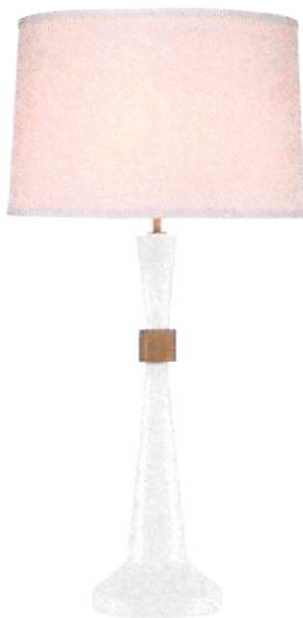

HOME NEW PRODUCTS WEATHER OR NOT CATALOGUES DEALERS TRADESHOWS FORMS CONTACT PRESS

CABINETS

BOOKSHELVES

DESKS

DINING TABLES

OCCASIONAL TABLES

CHESTS & BEDSIDES

BEDS & DAYBEDS

SEATING

LIGHTING

MIRRORS

ACCESSORIES

WEATHER OR NOT

CUSTOM HOUSE

HAMILTON TABLE LAMP

Custom

Statuesque table lamp hand-crafted in Gesso is delicately tapered and detailed with a Shagreen cuff. Topped with a natural linen shade.

Each lamp is made by hand by artisans and will vary in color.

Finishes: White Smooth Gesso with Finished Aged Brass Shagreen Detail

Dimensions:

Overall: H32

Base: Diameter 7.5 x H21.5

Shade Information:

Natural Linen

Dimensions:

Top: Diameter 16

Bottom: Diameter 17 x H11

Nickel / Brass Spider, Harp & Finial

Bulb Specifications:

1 - 3-Way Edison Base Bulb

3-Way Sockets

50/100/150 Watt

Minimum of 2