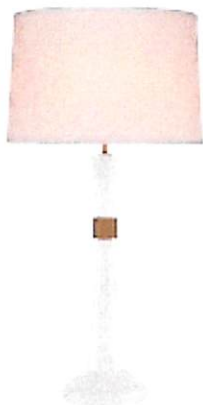

Statuesque table lamp hand-crafted in Gesso is delicately tapered and detailed with a Shagreen cuff. Topped with a natural linen shade.

Each lamp is made by hand by artisans and will vary in color.

Finishes: White Smooth Gesso with Finished Aged Brass Shagreen Detail

Dimensions:

Overall: H32

Base: Diameter 7.5 x H21.5

Shade Information:

Natural Linen

Dimensions:

Top: Diameter 16

Bottom: Diameter 17 x H11

Nickel / Brass Spider, Harp & Finial

Bulb Specifications:

1 - 3-Way Edison Base Bulb

3-Way Sockets

50/100/150 Watt

Minimum of 2

Quote

0807

	Unit Price	Total
Quantity: 1	\$1,245.00	\$1,245.00

Unit: Each
Product #: HAMIL.TL.GES.FAB
Description: Hamilton Table Lamp
Base: 7.5 Dia x 21.5 H OAH: 32
Finish: White Smooth Gesso
with finished aged brass and shagreen detail